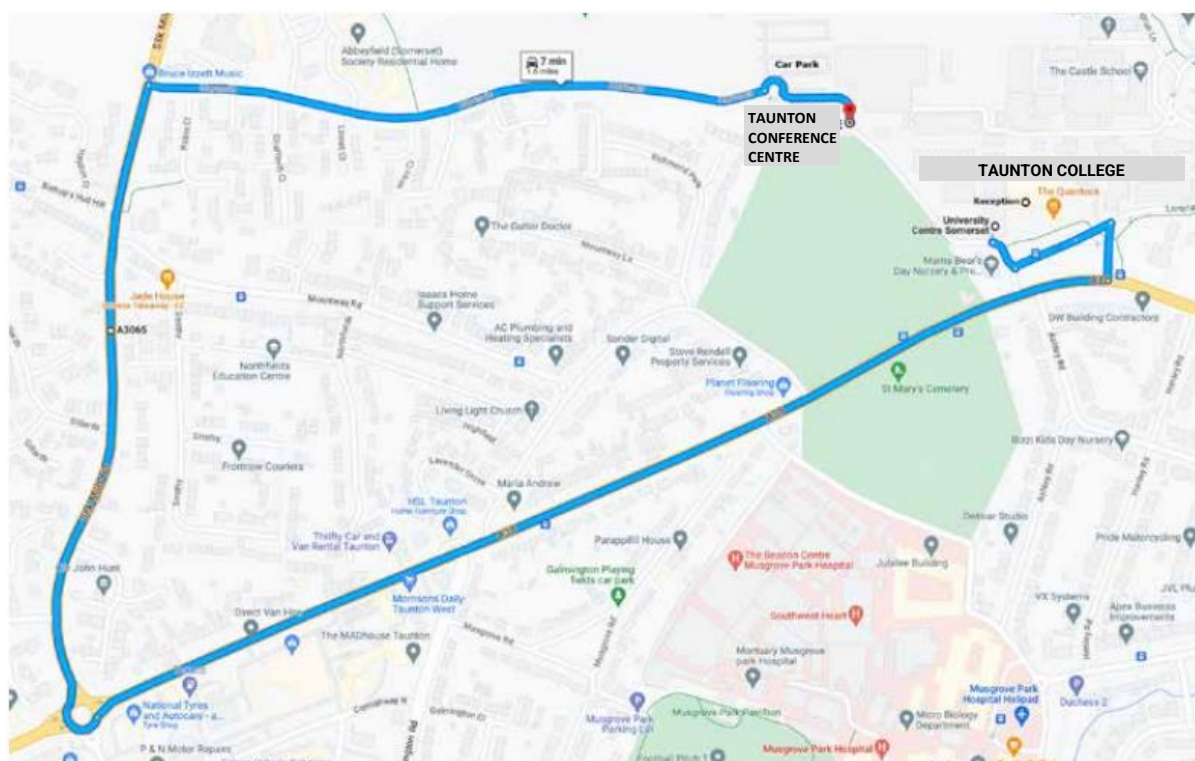

## TAUNTON CONFERENCE CENTRE

Taunton College  
Wellington Road, Taunton,  
Somerset, TA1 5AX

### PARKING INFORMATION

Taunton Conference Centre is located at Taunton College. Our car park is located adjacent to the centre and can be accessed either via the main site and through the one-way automatic barrier next to the Conference Centre, or via an alternative route.

For the alternative route, please use postcode TA1 5HA until you reach Heron Drive and follow the road to the end where you will see the car park with the Conference Centre on your right-hand side.

Parking is available in any space, FREE of charge to Conference Centre visitors, but you must register your vehicle on an iPad at our Conference Centre reception. Failure to do so could result in a penalty charge. Thank you for your cooperation.